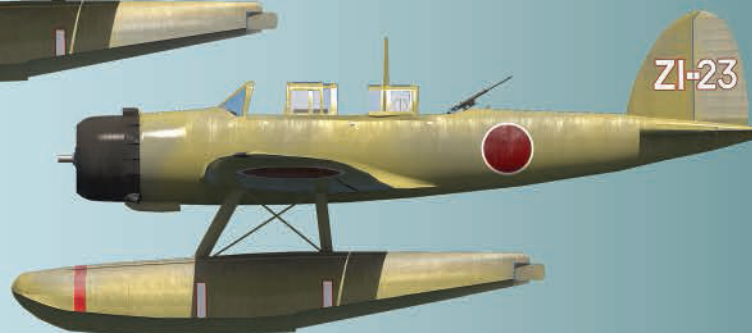

*Aichi E13A1 tail ZI-23 Kamikawa Maru
Deboyne Lagoon 6 May 1942*